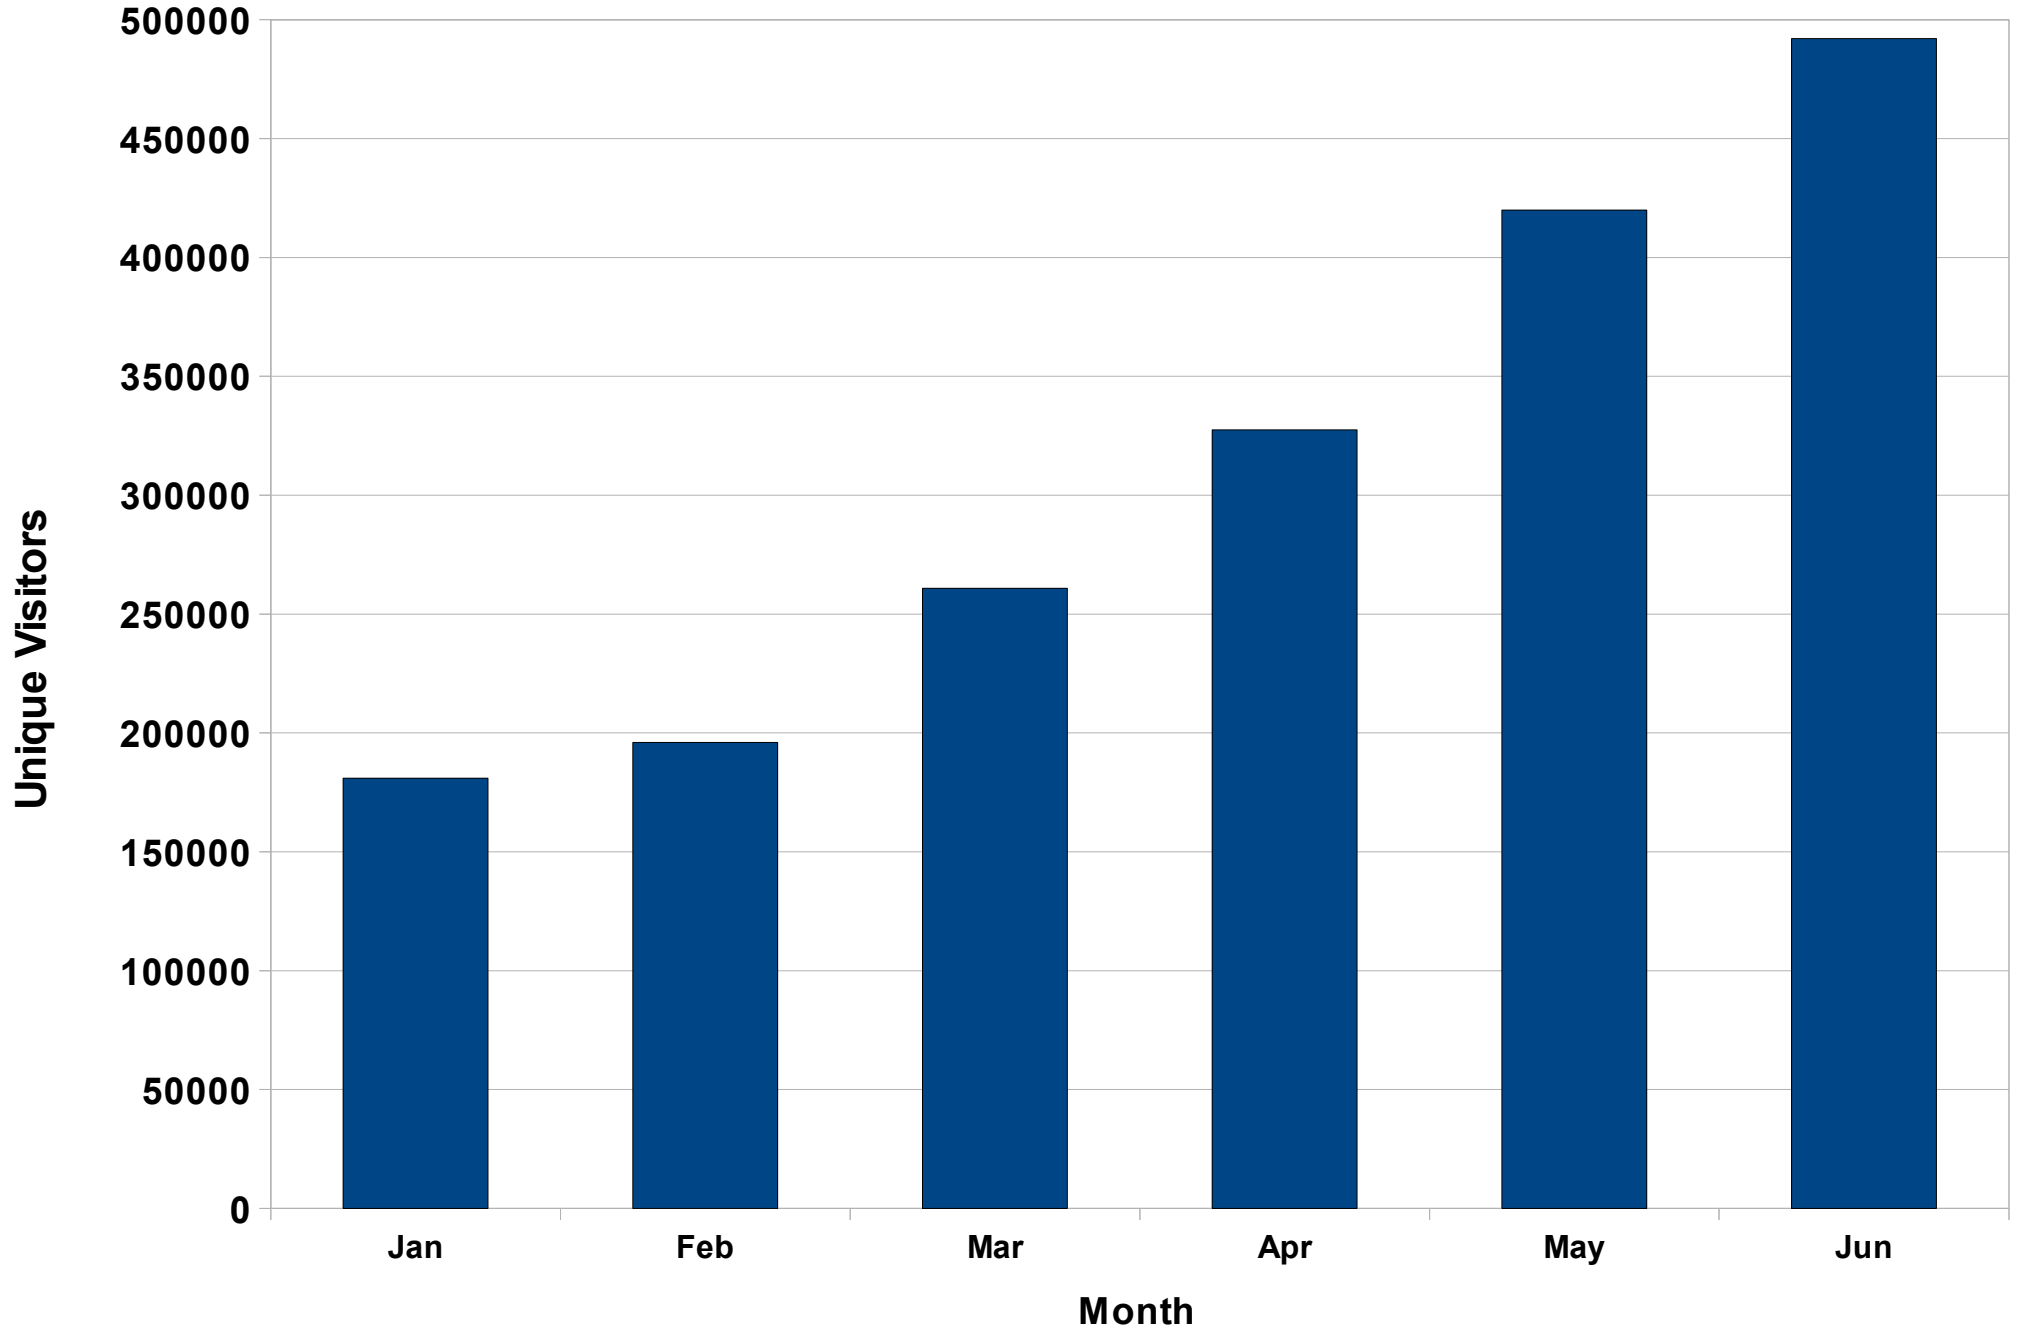

BugGuide Statistics

Unique Visitors Per Month 2016

BugGuide Statistics

Page Views Per Month 2016

BugGuide Statistics

Number of Hits Per Month 2016