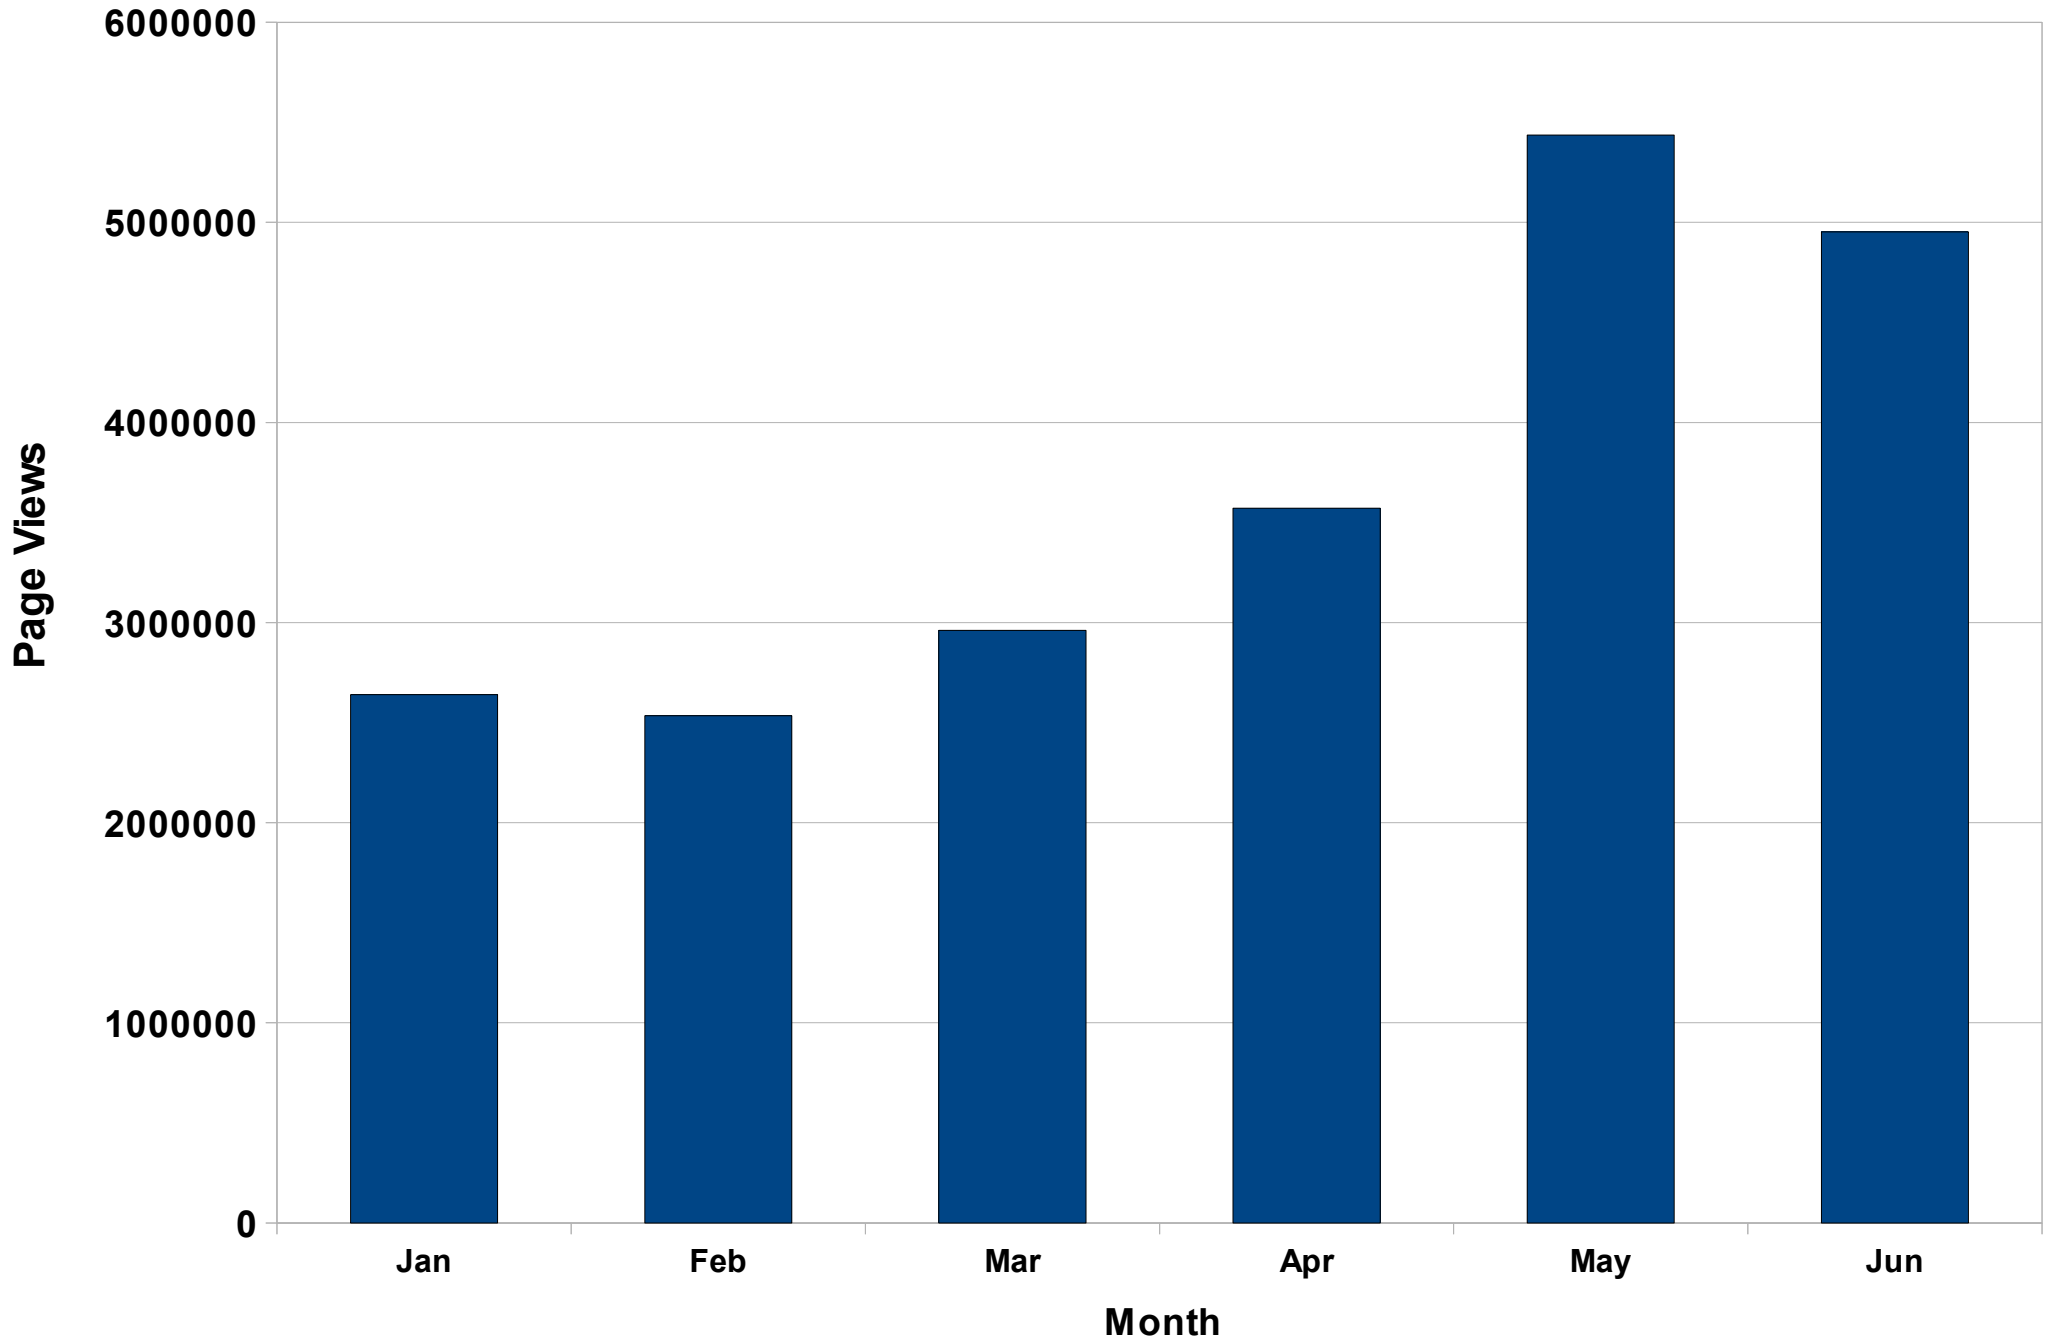

BugGuide Statistics

Unique Visitors Per Month 2016

BugGuide Statistics

Page Views Per Month 2016

BugGuide Statistics

Number of Hits Per Month 2016